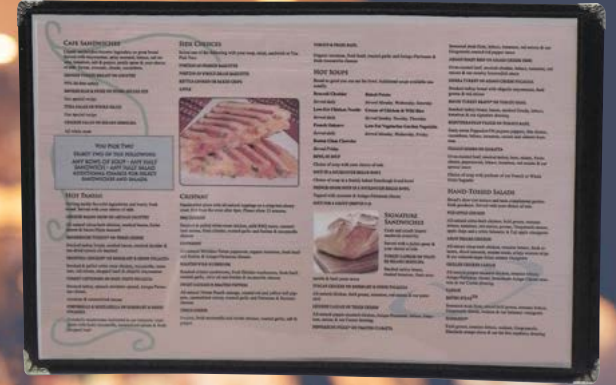

CAFE MENUS

Easy To Clean
Clear View Display
Fast Menu Insert

2 VIEW
4 VIEW
6 VIEW
5-1/2 x 8-1/2
8-1/2 x 11
8-1/2 x 14
CUSTOM

ORDER NOW

MADE IN USA