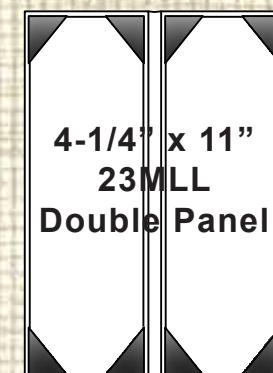

"CLASSY" Menu Covers IN STOCK!!

8-1/2" x 11"
26BLL
Single Panel

8-1/2" x 11"
26ELL
Double Panel

8-1/2" x 14"
26CLL
Single Panel

8-1/2" x 14"
26FLL
Double Panel

5-1/2" x 8-1/2"
26DLL
Double Panel

4-1/4" x 11"
23MLL
Double Panel