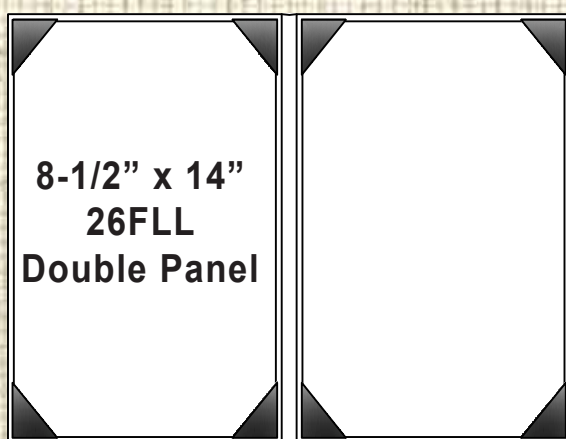

"CLASSY" Menu Covers IN STOCK!!

8-1/2" x 11"
26BLL
Single Panel

8-1/2" x 11"
26ELL
Double Panel

8-1/2" x 14"
26CLL
Single Panel

8-1/2" x 14"
26FLL
Double Panel

5-1/2" x 8-1/2"
26DLL
Double Panel

4-1/4" x 11"
23MLL
Double Panel