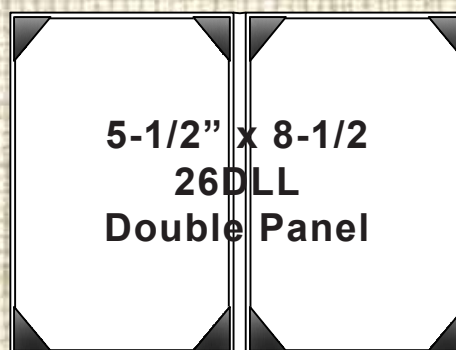

"CLASSY" Menu Covers IN STOCK!!

8-1/2" x 11"
26BLL
Single Panel

8-1/2" x 11"
26ELL
Double Panel

8-1/2" x 14"
26CLL
Single Panel

8-1/2" x 14"
26FLL
Double Panel

5-1/2" x 8-1/2"
26DLL
Double Panel

4-1/4" x 11"
23MLL
Double Panel