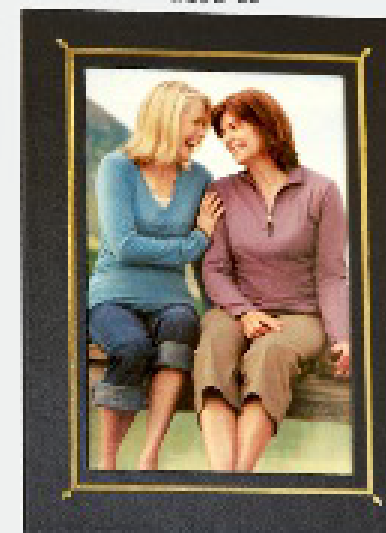

Colors Available: Black or Blue.

*Providing Service,
Quality & Price
All Day Long!*

18H-LL: Photo Frame, 5 x 7" insert size. Padded leatherette cover with clear plastic protector. Frame back is die cut to stand or hang.

Overall Size: 6-3/4 x 8-3/4".

Quantity	100	250	500	1000	2500
18H-LL (3R2S)	\$ 3.34	\$ 3.16	\$ 2.90	\$ 2.47	\$ 2.24

#18H-LL

#18A-LL

18A-LL: Photo Frame, 8-1/2 x 11" or 8 x 10: insert size. Padded leatherette cover with clear plastic protector. Frame back is die cut to stand or hang. Overall Size: 10 x 12".

Quantity	100	250	500	1000	2500
18A-LL (3R2S)	\$ 4.44	\$ 4.20	\$ 3.86	\$ 3.45	\$ 3.11

#19B-LL

19B-LL: Single Photo Frame, 4 x 6" insert size. Flat leatherette cover with clear plastic protector. Frame back is die cut to stand or hang. Gold border. Overall Size: 5-1/2 x 7-1/2".

Quantity	100	250	500	1000	2500
19B-LL (3R2S)	\$ 2.65	\$ 2.42	\$ 2.24	\$ 1.84	\$ 1.61

#19C-LL

19C-LL: Single Photo Frame, 5 x 7" insert size. Flat leatherette cover with clear plastic protector. Frame back is die cut to stand or hang. Gold border. Overall Size: 6-1/2 x 8-1/2".